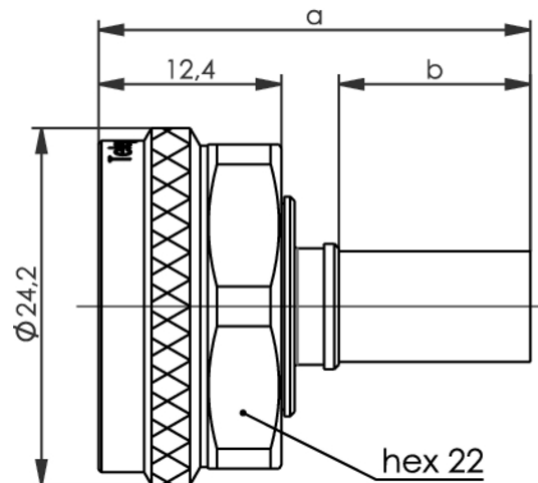

order number: J01440A0010

4.3-10 straight plug crimp, G37 (2.7/7.25); G55 (2.7/7.25 Flex), screw type, crimp/crimp

Technical Attributes	
Cable group; cable	G37 (2.7/7.25); G55 (2.7/7.25 Flex)
Type	Screw Type
Dimensions	a=32.5; b=14.5
Assembly	B3426
Crimp die	N01003A0030